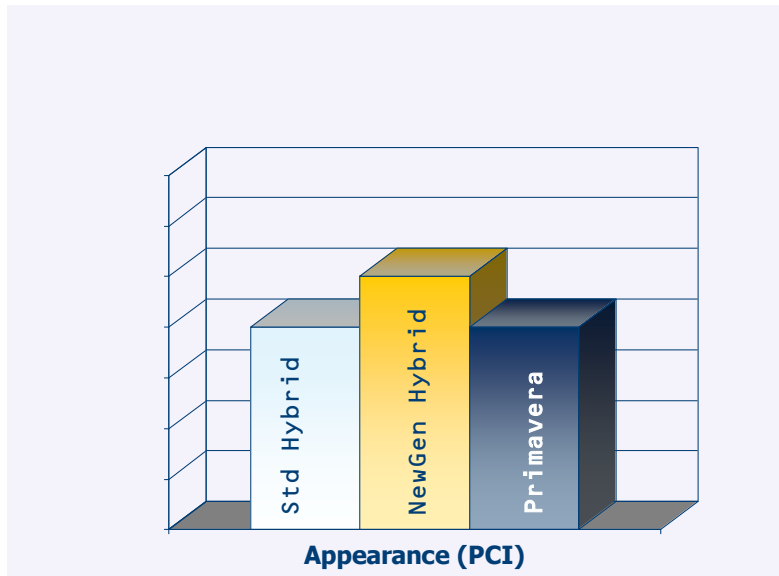

Performance level in terms of appearance and gloss properties equal or surpass those of standard hybrid powder paints

E04048 formulation  
vs. Standard & NewGen 60:40

**New Generation** – Improving performance at reduced formulation cost  
**Primavera** – Affordable resin meeting basic performance needs